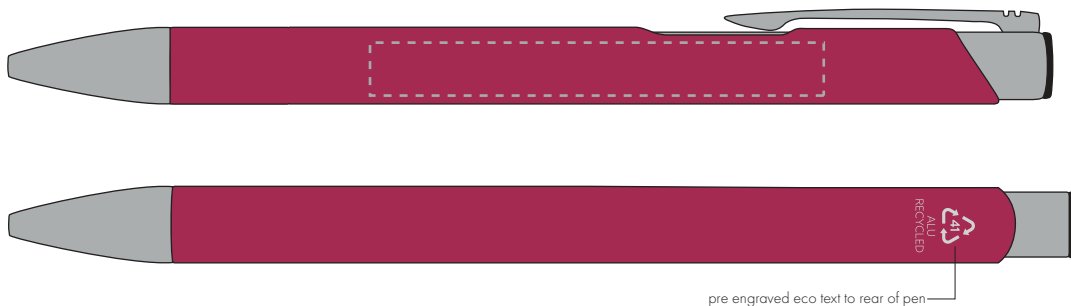

Your Ref:
Our Ref:

Quantity:
Version: 1

Product Code: TPC982001
Product Colour: PINK

PRINTING CONCERNS:

We stock this item in the following colours

**PANTONE REFERENCE(S)**

- Colour 1
- Colour 2
- Colour 3
- Colour 4

ARTWORK SCALE 100%

ARTWORK SCALE 100%
Side Print Area:
60mm x 7mm

pre engraved eco text to rear of pen

Product Image for visualisation
- colours may vary

The dashed line is to demonstrate print area and will not appear on your printed item